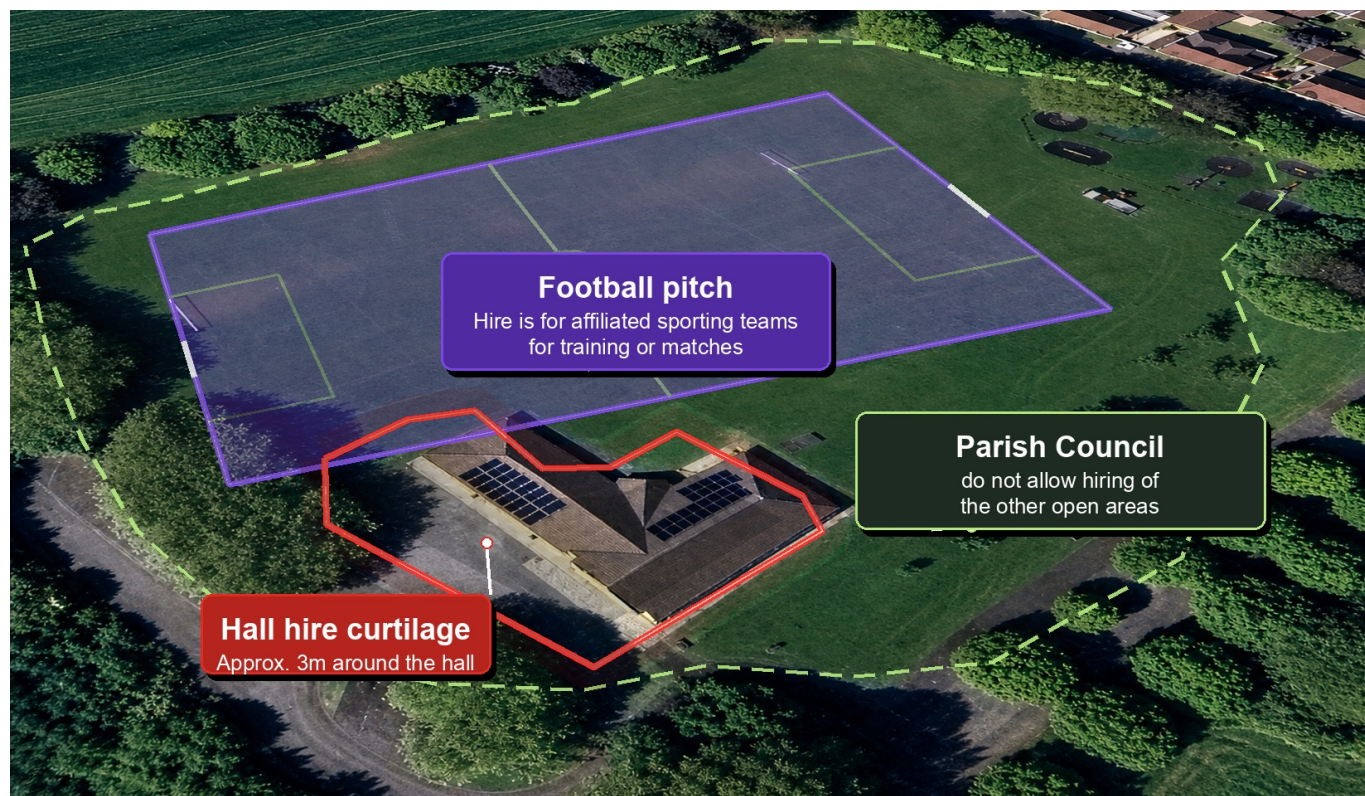

FLAX BOURTON HUB OUTSIDE SPACE

Purple: Football Pitch (£21.00 per hour)

Red: Outside Space included with Hall Hire (Hall Hire £21.00 per hour)

Green: Permitted Open Space (area available at all times for local residents & wider community, for leisure & recreation purposes)